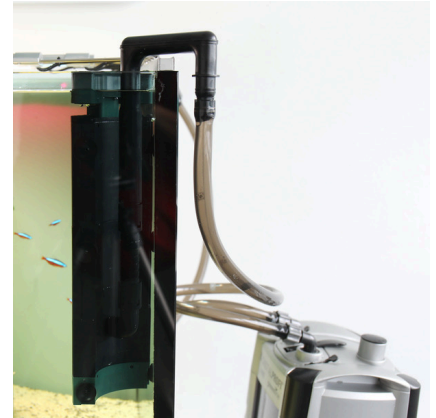

## Surface skimmer

Suitable for:

- Removes coatings and foreign particles from the water surface: accessory for external filter - skimmer for aquariums 60 – 600 litres (from 35 cm height upwards)
- Place skimmer in the aquarium, connect to suction hose of the external filter (replaces existing suction pipe), regulate surface water/deep water suction with adjustment spindle
- Universal: for hoses of 9/12 to 16/22 mm diameter. Infinitely adjustable suction capacity: surface water and deep water suction. Semi-circular shape for corner attachment
- 2nd generation: optimised floating body – more buoyancy and adaption to the water level, stronger comb, removable adjustment spindle
- Package contents: surface skimmer Top Clean II