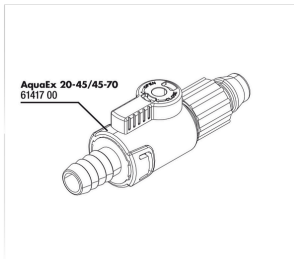

JBL PROCLEAN AQUA EX 45-70

Accessories

JBL ClipSafe Vario
Adjustable multi-purpose
aquarium hose clips 9-27 mm

JBL PROCLEAN AQUA EX 45-70

Spare parts

**JBL AquaEx
20-45/45-70
Absperrhahn**

JBL PROCLEAN AQUA EX 45-70