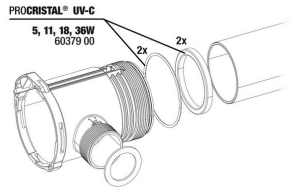

JBL PC UV-C 5,11,18,36 W gasket set