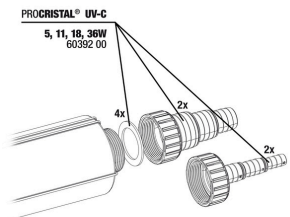

JBL PC UV-C bulb protection kit

JBL PC UV-C quartz glass cylinder set

JBL PC UV-C 5,11,18,36 W mounting

JBL PC UV-C glass sleeve + reflector set

JBL PC UV-C hose connection gaskets

JBL PC UV-C hose connection set