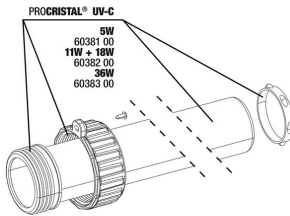

JBL PC UV-C bulb protection kit

JBL PC UV-C quartz glass cylinder set

JBL PC UV-C 5,11,18,36 W mounting

JBL PC UV-C glass sleeve + reflector set

JBL PC UV-C hose connection gaskets

JBL PC UV-C hose connection set