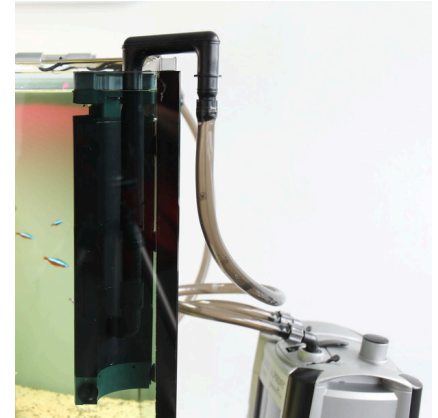

JBL TopClean II

Surface skimmer

Suitable for:   

- Removes coatings and foreign particles from the water surface: accessory for external filter - skimmer for aquariums 60 – 600 litres (from 35 cm height upwards)
- Place skimmer in the aquarium, connect to suction hose of the external filter (replaces existing suction pipe), regulate surface water/deep water suction with adjustment spindle
- Universal: for hoses of 9/12 to 16/22 mm diameter. Infinitely adjustable suction capacity: surface water and deep water suction. Semi-circular shape for corner attachment
- 2nd generation: optimised floating body – more buoyancy and adaption to the water level, stronger comb, removable adjustment spindle
- Package contents: surface skimmer Top Clean II

Siphon off surface water and water from deeper levels

The JBL Surface skimmer effectively removes scum formations or prevents them from forming. With its deep water intake the skimmer can be used to replace the conventional suction pipe. The skimmer comb automatically adapts to a changing water surface (as when water evaporates).

Elegant design

The adjustment spindle can be removed from the device. The JBL Surface skimmer has a stylish semi-circular shape and is suitable for hoses with 9/12 to 16/22 mm diameter.

Further information	
FAQ	✓
Blog	✓
Press	✗
Laboratory/calculator	✗
Worth reading	✓
Spare parts	✓
Video	✓
GarantiePlus	✗
Instructions	✓
QR code	