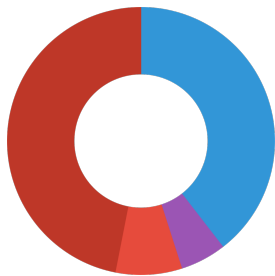

JBL Turtle Food

Food type	Natural food made of of gently dried crustaceans, water insects and sticks
Sub product type	complete food for terrapins and turtles
Dosing	Feed young, growing turtles in the water area 2 – 4 times a day, as much as can be eaten within about 10 minutes. 4 – 5 times per week in the same way is sufficient for adult animals

Analytical components

Crude protein	32 %
Fat content	4.5 %
Crude fibre	6.5 %
Crude ash	38 %