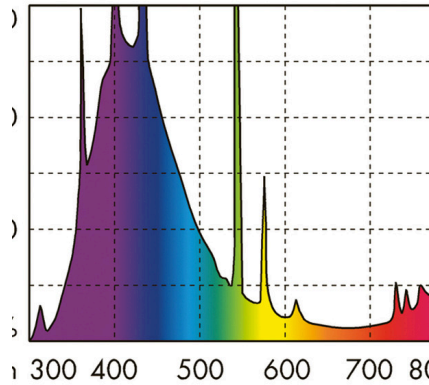

JBL SOLAR MARIN BLUE

Blue fluorescent T8 tube Solar for marine aquariums

Suitable for:    

- Fluorescent tube Solar to promote coral growth in marine aquariums
- Easy to install: insert fluorescent T8 tube socket into the fixture and turn until the tube locks into place
- The actinic blue light beautifully emphasizes the luminousness of the corals
- Ideal night lighting to observe nocturnal animals in freshwater aquariums and terrariums
- Colour rendering and full spectrum are guaranteed for 12 months. Includes reminder label for replacement

Actinic light:

The JBL SOLAR MarinBlue tube generates a strong blue light which is also referred to as actinic light. It is a particularly effective short-wave light from the blue and ultraviolet spectral range. When this tube alone is switched on it creates the glow of the corals and the desired moonlight effect. The actinic spectral range of this tube accentuates the fluorescence of corals and clams (e.g. Tridacna). The JBL tube doesn't generate a pure actinic spectrum, but has spectral components added which are especially suitable for the light in marine aquariums. It is NOT useful to illuminate marine aquariums with actinic light alone since the corals in our care don't originate from great depths but mostly from depths up to 20 m and thus receive strong sunlight. The combination of JBL SOLAR MarinDay and JBL SOLAR MarinBlue is perfect. If you only install one tube you should choose the JBL SOLAR MarinDay