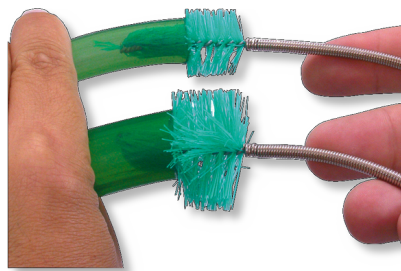

JBL Cleany

Double-ended hose brush for hoses from 9-30 mm

Suitable for:

- For clean hoses on filter and pumps to prevent output reduction caused by soiled hoses
- Easy to use: push matching end of hose brush through the hose and clean
- 160 cm long - cleaning of all hoses with 9 to 30 cm internal diameter (fits, for instance, to ALL JBL external filters)
- Up to 30 % more filter performance, averts a loss in performance: maintains the biological balance in the aquarium
- Package contents: 1 steel helix with small and large cleaning brush at each end, 160 cm long

Clean hoses

JBL's double-ended hose brush has a highly flexible steel helix with brushes at both ends and ensures clean hoses and therefore 30 % more filter performance. Regular cleaning maintains the biological balance in the aquarium and averts a loss of filter performance.

The internal soiling of the hoses is not only caused by algae, it is also caused by normal biological processes. Bacterial lawns form on the inside of the plastic surface, which is not too much of a problem for the fish. But this "slimy" coating reduces, as already mentioned, the water flow by up to 30 %!