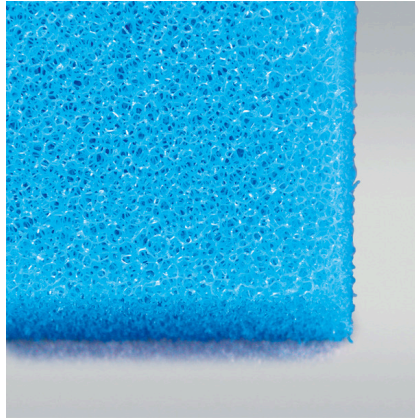

# JBL Fine Filter Foam

Fine foam for filters to combat all kinds of water cloudiness

Suitable for:

- Quick elimination of all kinds of cloudiness in freshwater and marine water aquariums and in pond water: reusable foam for use in the filter
- Easy to use: cut the foam to the size you need (suitable for all filters). Layer as filter stage for pre- and long-term filtering
- Crystal-clear water: filters off floating algae and cloudiness. Offers a large surface for the settling of cleansing bacteria
- No release of harmful substances – water neutral fine foam with 30 ppi pore size
- Contents: 1 washable foam filter mat for aquariums (50x50 cm) for all types of filter; available in 2.5 cm, 5 cm and 10 cm thickness

You may also be interested in

You can find a complete overview here: <https://www.jbl.de/qr/62561>

**JBL FilterPad VL**  
 Cotton fleece for CristalProfi  
 aquarium filters

**JBL FilterPad F15**  
 Coarse foam pad for aquarium  
 filter CristalProfi

**JBL FilterPad F35**  
 Fine foam pad for aquarium  
 filter CristalProfi

**JBL CombiBloc  
 CristalProfi e**  
 Pre-filter pads and filter foam  
 for CristalProfi e