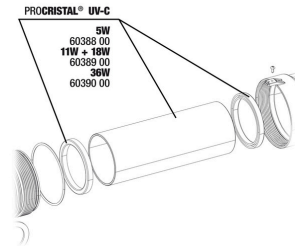

JBL PC UV-C 5,11,18,36 W mounting

JBL PC UV-C glass sleeve + reflector set

JBL PC UV-C hose connection gaskets

JBL PC UV-C hose connection set

JBL PROCRISTAL UV-C Compact plus 11 W

Product information

Crystal-clear and healthy water