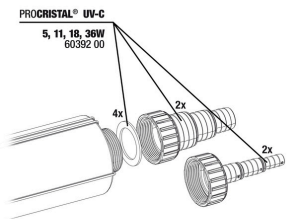

JBL PC UV-C 5,11,18,36 W mounting

JBL PC UV-C glass sleeve + reflector set

JBL PC UV-C hose connection gaskets

JBL PC UV-C hose connection set

JBL PROCRISTAL UV-C Compact plus 11 W

Product information

Crystal-clear and healthy water