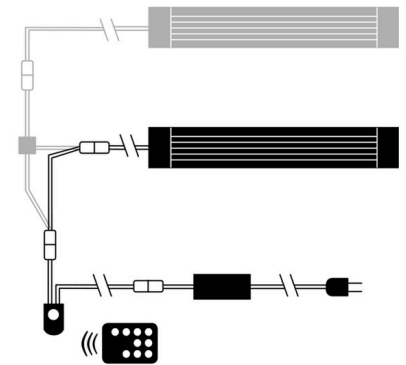

# JBL LED SOLAR CONTROL

Control unit for JBL LED SOLAR lights

Suitable for: 

- To operate JBL LED SOLAR NATUR individually or in combination with a JBL LED SOLAR EFFECT. Biotope data, effects, thunderstorms, moon phases, sunrise and sunset to be operated by mobile
- Easy to operate: replace existing IR receiver with the JBL control unit and adjust the effects you want with the app
- With 5 programmes + additional manual programme (South America & Africa biotopes, aquascaping plants, goldfish, community aquarium, each programme has plant acclimatisation setting)
- Biotope data contain dry and wet season, cloudiness, thunderstorm, as well as sunrise and sunset, which can also be adapted to the geographical location if desired (light on when the sun rises at the location)
- Package contents: control unit to connect to the JBL LED SOLAR system for 2 lights (1x Natur & 1x Effect); the app you require is always free of charge