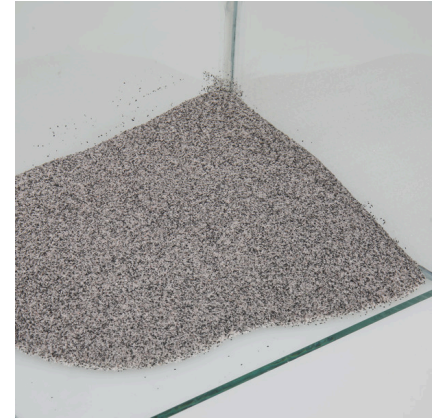

JBL Sansibar GREY

Grey substrate for aquariums

Suitable for:   

- Fine, uncoloured sandy soil: substrate for fresh and saltwater aquariums and aqua-terrariums
- Vigorous plant growth: prevents the seeping in of sludge and other waste material with its fine granulation and density
- Prevents injuries of the mucous membrane: fine, round-shaped natural sand is gentle on sensitive barbels. Ideal for grubbing fish, such as armoured catfish and loaches
- Ideal for fish, invertebrates and plants: no unwanted pollutants released into the water.
- Package contents: 1 bag Sansibar Grey. Grain size: 0.2 - 0.6 mm. Not fully suitable for undergravel heating cables

JBL Sansibar GREY

Product information

Ideal substrate

The substrate is an important part of the aquarium interior because a lot of animals dig in the ground to search for food. The plants also need a safe hold and have to absorb the food in the ground through their roots. Digging fish definitely need a substrate which is not sharp-edged. Undergravel heating can only be recommended for medium-fine to coarse substrates because water circulation cannot really build up in very fine substrates.

Use

Rinse the substrate with tap water to remove any abrasion caused in transit. Put substrate on the nutrient substrate (JBL AquaBasis) to promote the plant growth (for vigorous plant roots approx. 6-8 cm).

Further information	
FAQ	✓
Blog	✓
Press	✓
Laboratory/calculator	✗
Worth reading	✓
Spare parts	✗
Video	✓
GarantiePlus	✗
Instructions	✓
QR code	

JBL Sansibar GREY

Product details

Article data		
Product name	JBL Sansibar GREY 5 kg	JBL Sansibar GREY 10 kg
Art. No.	6706200	6706300
EAN number	4014162670625	4014162670632
EAN as barcode		
Content	5 kg	10 kg
Graining	0,2-0,6 mm	0,2-0,6 mm
Expiry months	-	-
RRP incl. VAT	15,68 €	27,69 €
Base price	3.14 €	2.77 €
Nominal filling quantity	5 kg	10 kg
Base quantity	1 kg	1 kg
Gross weight	5029 g	10045 g
Net weight	5000 g	10000 g
Weight change	1000	1000