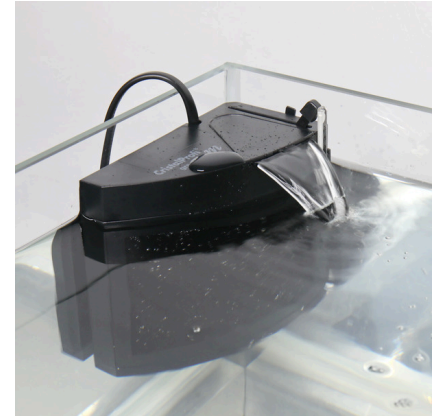

# JBL CristalProfi m greenline

Mat filter incl. pump for aquariums of 20 – 80 l

Suitable for:

- Clean and healthy aquarium water: mat filter incl. pump and wide jet water return pipe for aquariums of 20 – 80 l volume
- Easy to install: clean the glass pane, press on the filter at desired position with the water outlet at the water surface level
- Safe for small fish and shrimps: no sucking in thanks to fine sponge surface
- 4 years warranty, expandable with second filter module (+ 12 cm in height), push lever to loosen and tighten the suction cup, easy to clean: removable cover for sponge and drain valve – no backflow of dirty water
- Package contents: mat filter, Cristal Profi m greenline, dimensions (L/H/W): 140/220/90 mm, Incl. clip holder for thermometer

### Effective

The JBL CristalProfi is submerged completely in water to clean the aquarium water. A maintenance-free pump built into the lower part of the filter ensures permanent water circulation. The aquarium water flows slowly over a large surface area into the filter pad, where it is cleaned and then pumped back into the aquarium.