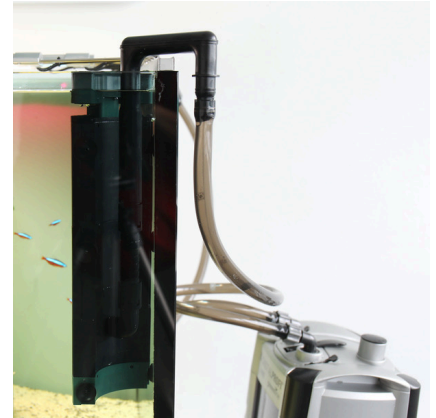

## Surface skimmer

Suitable for:   

- Removes coatings and foreign particles from the water surface: accessory for external filter - skimmer for aquariums 60 – 600 litres (from 35 cm height upwards)
- Place skimmer in the aquarium, connect to suction hose of the external filter (replaces existing suction pipe), regulate surface water/deep water suction with adjustment spindle
- Universal: for hoses of 9/12 to 16/22 mm diameter. Infinitely adjustable suction capacity: surface water and deep water suction. Semi-circular shape for corner attachment
- 2nd generation: optimised floating body – more buoyancy and adaption to the water level, stronger comb, removable adjustment spindle
- Package contents: surface skimmer Top Clean II

### Siphon off surface water and water from deeper levels

The JBL Surface skimmer effectively removes scum formations or prevents them from forming. With its deep water intake the skimmer can be used to replace the conventional suction pipe. The skimmer comb automatically adapts to a changing water surface (as when water evaporates).