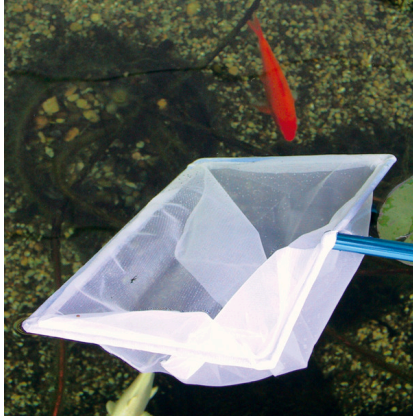

JBL Pond Net, long

Pond net with 190 cm telescopic handle

Suitable for: 

- Catching pond fish gently: robust net with aluminium handle
- Telescopic handle expandable to 190 cm, with handle reinforcement
- To make catching fish easier: stable net fabric, particularly durable netting, reinforced handle for daily use
- Available with fine-meshed white or coarse meshed black net
- Contents: 1 JBL pond net with telescopic handle, 190 cm length, 35 x 30 cm

 You may also be interested in

You can find a complete overview here: <https://www.jbl.de/qr/28701>

JBL LimCollect
Chemical-free snail trap for
aquariums

JBL Pond Net, long

Product information

TO MAKE CATCHING FISH EASIER

With the JBL fish net you can catch the fish without causing stress or injury. The pond catch net has a telescopic aluminium handle and a robust net. Is also often used for removing leaves from the pond water.