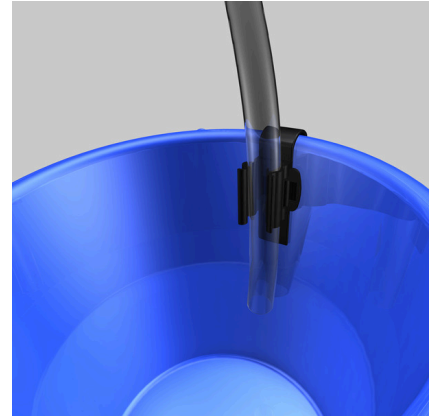

JBL ClipSafe Vario

Adjustable multi-purpose aquarium hose clips 9-27 mm

Suitable for:

- Attach aquarium hoses, e.g. when changing the water, simply and securely to the aquarium edge and bucket
- Easy to use: simply push the plastic clip onto the aquarium and bucket edges. Push the hose into the clips when not in use or to prevent it from accidentally slipping out
- Safe: prevents flooding and wet floors caused by uncontrolled movements of the hose
- Clamp for hoses between 9 and 27 mm adjustable by ratchet. Clamp on pane/bucket for max. 2.5 cm approx.
- Package contents: 2 tube hose clips (9-27mm) + 2 foam pads for pane protection

JBL ClipSafe Vario

Accessories

JBL Aquarium Tubing GREEN

Pre-cut green hose for
aquariums & ponds

JBL Aquarium Tubing GREY

Pre-cut grey hose for
aquariums & ponds

JBL ClipSafe Vario

Product information

Hose holder clips for every occasion

JBL holder clips prevent wet floors and flooding when working on the aquarium. The hoses can be securely fixed to the bucket or aquarium, preventing uncontrolled movement of the hose. The clips have a stable locking mechanism (ratchet) for variable adjustment to hose diameters of 9-27 mm.