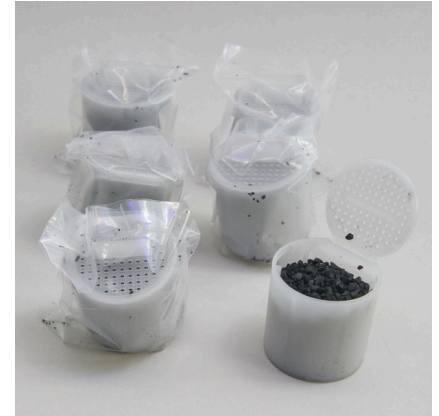

# JBL PROCRISTAL i30 SuperClear

High perform. activated carbon for crystal-clear water

Suitable for:

- Suitable for JBL ProCristal i30 internal filter: ready-to-use cartridge for crystal-clear water in the aquarium
- Easy to install: open the upper cap, insert the cartridge into the container, reattach the cap
- High performance activated carbon: special filter material binds and absorbs food remains and metabolic substances.
- Replace the filter material every month
- Package contents: special filter material for crystal-clear water, SuperClear ProCristal

## JBL PROCRISTAL i30 FilterModul

Filter module for ProCristal i30

### Easy installation:

Open the upper cap of the ProCristal i 30, insert the cartridge into the container and reattach the cap.

Further information	
FAQ	✓
Blog	✓
Press	✓
Laboratory/calculator	✗
Worth reading	✓
Spare parts	✗
Video	✓
GarantiePlus	✗
Instructions	✓
QR code	

Disposal		
Product name	JBL PROCRISTAL i30 SuperClear, 2 x	JBL PROCRISTAL i30 SuperClear, 6 x
Art. No.	6099100	6099200
Green dot	✓	✓
Group electronic waste	-	-
Disposal weight	-	-
Battery type	-	-
Battery return	-	-
Battery rechargeable	-	-
Disposal weight battery	-	-
Non-returnable glass	-	-
PPK	6 g	8 g
Plastic small	8.5 g	14 g
Plastic large	-	-
Disposal weight metal	0 g	0 g