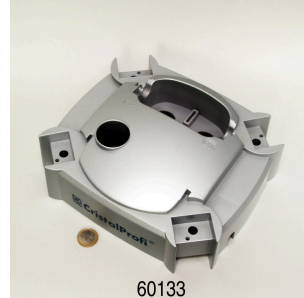

**JBL CP e pump head
cover**