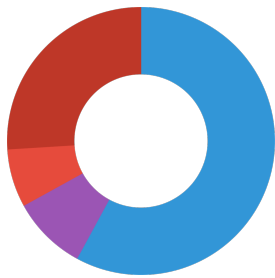

JBL Gammarus Refill pack

Food type	dried gammarus crustaceans
Sub product type	supplementary food for terrapins and turtles
Dosing	Feed young, growing turtles in the water area 2 - 4 times a day, as much as can be eaten within about 10 minutes. 4 - 5 times per week in the same way is sufficient for adult animals

Analytical components

Crude protein	48.6 %
Fat content	7.6 %
Crude fibre	5.9 %
Crude ash	21.8 %