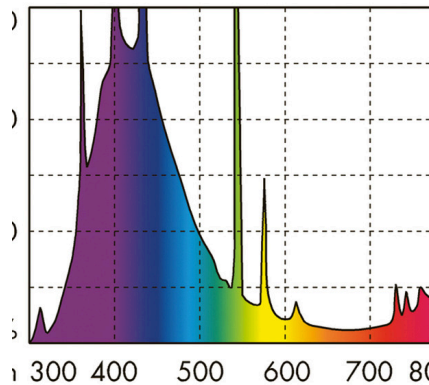

JBL SOLAR MARIN BLUE

Blue fluorescent T8 tube Solar for marine aquariums

Suitable for:    

- Fluorescent tube Solar to promote coral growth in marine aquariums
- Easy to install: insert fluorescent T8 tube socket into the fixture and turn until the tube locks into place
- The actinic blue light beautifully emphasizes the luminousness of the corals
- Ideal night lighting to observe nocturnal animals in freshwater aquariums and terrariums
- Colour rendering and full spectrum are guaranteed for 12 months. Includes reminder label for replacement

Actinic light:

The JBL SOLAR MarinBlue tube generates a strong blue light which is also referred to as actinic light. It is a particularly effective short-wave light from the blue and ultraviolet spectral range. When this tube alone is switched on it creates the glow of the corals and the desired moonlight effect. The actinic spectral range of this tube accentuates the fluorescence of corals and clams (e.g. Tridacna). The JBL tube doesn't generate a pure actinic spectrum, but has spectral components added which are especially suitable for the light in marine aquariums. It is NOT useful to illuminate marine aquariums with actinic light alone since the corals in our care don't originate from great depths but mostly from depths up to 20 m and thus receive strong sunlight. The combination of JBL SOLAR MarinDay and JBL SOLAR MarinBlue is perfect. If you only install one tube you should choose the JBL SOLAR MarinDay