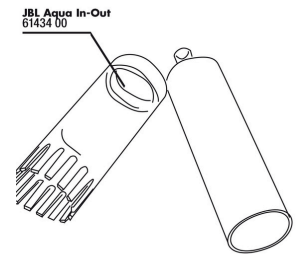

JBL PROCLEAN AQUA IN-OUT COMPLETE

 Spare parts

JBL Aqua In-Out shut-off valve

JBL Aqua In-Out nozzle for water jet pump

JBL Aqua In-Out metal adapter G3/4 M24

JBL Aqua In-Out cleaning comb, complete

JBL Aqua In-Out hose coupling

JBL Aqua In-Out seal fitting 3/4"

JBL Aqua In-Out metal adapter G3/4 M28/M22

JBL PROCLEAN AQUA IN-OUT water jet pump
Suction pump for convenient water changes in aquariums

JBL PROCLEAN AQUA IN-OUT COMPLETE