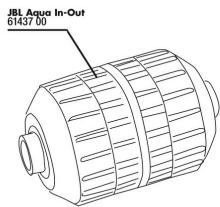

JBL PROCLEAN AQUA IN-OUT COMPLETE

 Spare parts

JBL Aqua In-Out shut-off valve

JBL Aqua In-Out nozzle for water jet pump

JBL Aqua In-Out metal adapter G3/4 M24

JBL Aqua In-Out cleaning comb, complete

JBL Aqua In-Out hose coupling

JBL Aqua In-Out seal fitting 3/4"

JBL Aqua In-Out metal adapter G3/4 M28/M22

JBL PROCLEAN AQUA IN-OUT water jet pump
Suction pump for convenient water changes in aquariums

JBL PROCLEAN AQUA IN-OUT COMPLETE