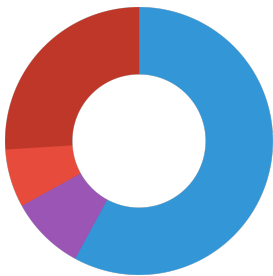

JBL Gammarus Refill pack

Food type	dried gammarus crustaceans
Sub product type	supplementary food for terrapins and turtles
Dosing	Feed young, growing turtles in the water area 2 - 4 times a day, as much as can be eaten within about 10 minutes. 4 - 5 times per week in the same way is sufficient for adult animals

Analytical components

Crude protein	48.6 %
Fat content	7.6 %
Crude fibre	5.9 %
Crude ash	21.8 %