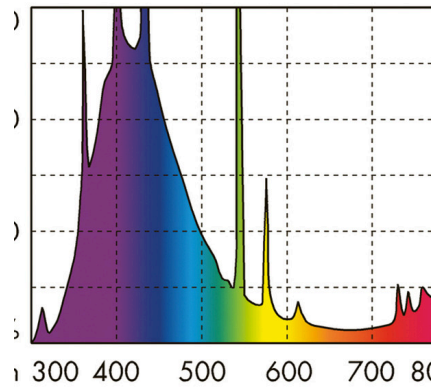

JBL SOLAR MARIN BLUE

Blue fluorescent T8 tube Solar for marine aquariums

Suitable for:    

- Fluorescent tube Solar to promote coral growth in marine aquariums
- Easy to install: insert fluorescent T8 tube socket into the fixture and turn until the tube locks into place
- The actinic blue light beautifully emphasizes the luminousness of the corals
- Ideal night lighting to observe nocturnal animals in freshwater aquariums and terrariums
- Colour rendering and full spectrum are guaranteed for 12 months. Includes reminder label for replacement

Actinic light:

The JBL SOLAR MarinBlue tube generates a strong blue light which is also referred to as actinic light. It is a particularly effective short-wave light from the blue and ultraviolet spectral range. When this tube alone is switched on it creates the glow of the corals and the desired moonlight effect. The actinic spectral range of this tube accentuates the fluorescence of corals and clams (e.g. Tridacna). The JBL tube doesn't generate a pure actinic spectrum, but has spectral components added which are especially suitable for the light in marine aquariums. It is NOT useful to illuminate marine aquariums with actinic light alone since the corals in our care don't originate from great depths but mostly from depths up to 20 m and thus receive strong sunlight. The combination of JBL SOLAR MarinDay and JBL SOLAR MarinBlue is perfect. If you only install one tube you should choose the JBL SOLAR MarinDay