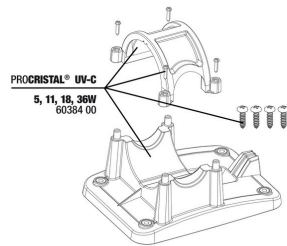

## Spare parts

**JBL PC UV-C Compact plus electrical unit**

**JBL PC UV-C Compact plus casing kit**

**JBL PC UV-C 5,11,18,36 W gasket set**

**JBL PC UV-C bulb protection kit**

**JBL PC UV-C quartz glass cylinder set**