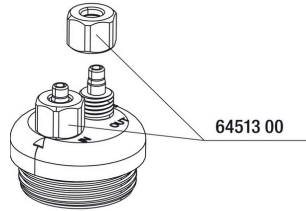

**JBL Cap Nut Air/CO₂
hose**