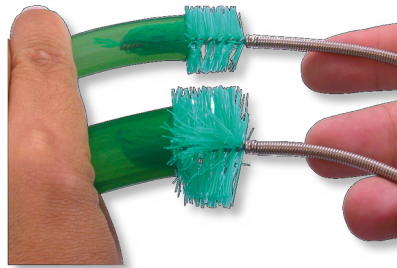

JBL Cleany

Double-ended hose brush for hoses from 9-30 mm

Suitable for:

- For clean hoses on filter and pumps to prevent output reduction caused by soiled hoses
- Easy to use: push matching end of hose brush through the hose and clean
- 160 cm long - cleaning of all hoses with 9 to 30 cm internal diameter (fits, for instance, to ALL JBL external filters)
- Up to 30 % more filter performance, averts a loss in performance: maintains the biological balance in the aquarium
- Package contents: 1 steel helix with small and large cleaning brush at each end, 160 cm long

Clean hoses

JBL's double-ended hose brush has a highly flexible steel helix with brushes at both ends and ensures clean hoses and therefore 30 % more filter performance. Regular cleaning maintains the biological balance in the aquarium and averts a loss of filter performance.

The internal soiling of the hoses is not only caused by algae, it is also caused by normal biological processes. Bacterial lawns form on the inside of the plastic surface, which is not too much of a problem for the fish. But this "slimy" coating reduces, as already mentioned, the water flow by up to 30 %!