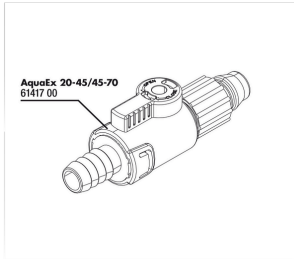

JBL PROCLEAN AQUA EX 20-45

Accessories

JBL ClipSafe Vario
Adjustable multi-purpose
aquarium hose clips 9-27 mm

JBL PROCLEAN AQUA EX 20-45

 Spare parts

**JBL AquaEx
20-45/45-70
Absperrhahn**

JBL PROCLEAN AQUA EX 20-45