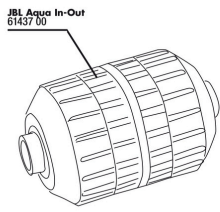

JBL PROCLEAN AQUA IN-OUT COMPLETE

Spare parts

JBL Aqua In-Out shut-off valve

JBL Aqua In-Out nozzle for water jet pump

JBL Aqua In-Out metal adapter G3/4 M24

JBL Aqua In-Out cleaning comb, complete

JBL Aqua In-Out hose coupling

JBL Aqua In-Out seal fitting 3/4"

JBL Aqua In-Out metal adapter G3/4 M28/M22

JBL PROCLEAN AQUA IN-OUT water jet pump
Suction pump for convenient water changes in aquariums

JBL PROCLEAN AQUA IN-OUT COMPLETE