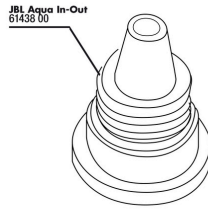

JBL PROCLEAN AQUA IN-OUT COMPLETE

Spare parts

JBL Aqua In-Out metal adapter G3/4 M24

JBL Aqua In-Out hose coupling

JBL Aqua In-Out metal adapter G3/4 M28/M22