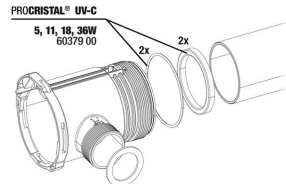

JBL PC UV-C 5,11,18,36 W gasket set