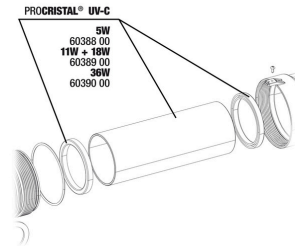

**JBL PC UV-C 5,11,18,36 W mounting**

**JBL PC UV-C glass sleeve + reflector set**

**JBL PC UV-C hose connection gaskets**

**JBL PC UV-C hose connection set**