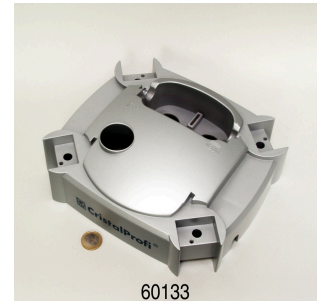

## Spare parts

60146

**JBL CP e union nut for hose connection**

60143

**JBL CP e seal connection block**

**JBL CombiBloc CristalProfie**  
 Pre-filter pads and filter foam for CristalProfie

60133

**JBL CP e pump head cover**