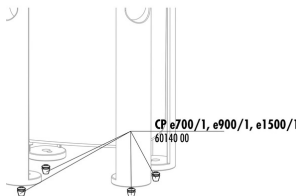

## Spare parts

**JBL Tormec activ**  
 Active peat pellets for freshwater aquariums

**JBL CP e pump head handle**

**JBL CP e pump head cover**

**JBL CP e distributor plate**

**JBL CP e pump head washer**

**JBL CP e4/7/9/1500/1/2 rubber buffer**