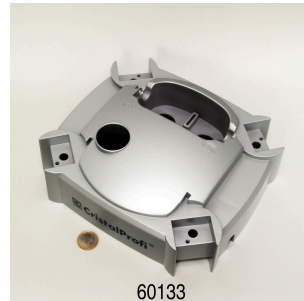

## Spare parts

**JBL Tormec activ**  
 Active peat pellets for freshwater aquariums

**JBL CP e pump head handle**

**JBL CP e pump head cover**

**JBL CP e distributor plate**

**JBL CP e pump head washer**

**JBL CP e4/7/9/1500/1/2 rubber buffer**