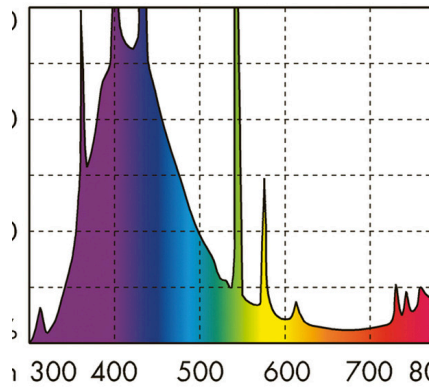

# JBL SOLAR MARIN BLUE

Blue fluorescent T8 tube Solar for marine aquariums

Suitable for:    

- Fluorescent tube Solar to promote coral growth in marine aquariums
- Easy to install: insert fluorescent T8 tube socket into the fixture and turn until the tube locks into place
- The actinic blue light beautifully emphasizes the luminousness of the corals
- Ideal night lighting to observe nocturnal animals in freshwater aquariums and terrariums
- Colour rendering and full spectrum are guaranteed for 12 months. Includes reminder label for replacement