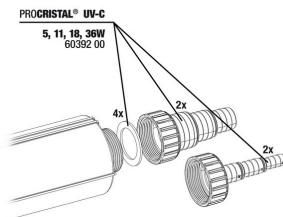

JBL PC UV-C quartz glass cylinder set

JBL PC UV-C 5,11,18,36 W mounting

JBL PC UV-C glass sleeve + reflector set

JBL PC UV-C hose connection gaskets

JBL PC UV-C hose connection set

JBL PROCRISTAL UV-C Compact plus 36 W