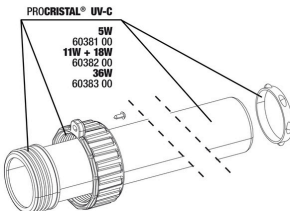

JBL PROCRISTAL UV-C Compact plus 36 W

Spare parts

JBL PC UV-C Compact plus electrical unit

JBL PC UV-C Compact plus casing kit

JBL adapter UK for all circular plugs

JBL PC UV-C 5,11,18,36 W gasket set

JBL PC UV-C bulb protection kit