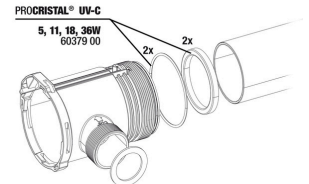

JBL PC UV-C 5,11,18,36 W gasket set