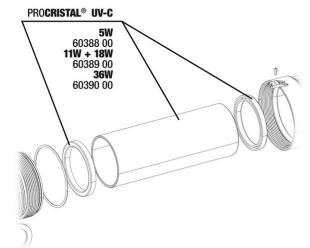

JBL PC UV-C glass sleeve + reflector set