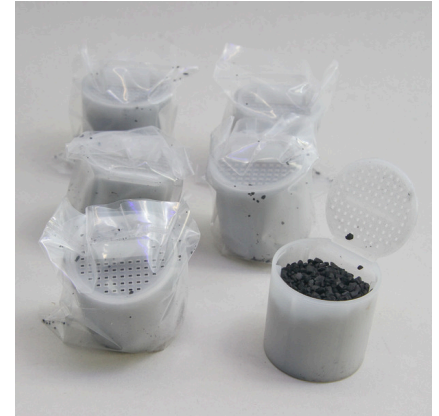

JBL PROCRISTAL i30 SuperClear

High perform. activated carbon for crystal-clear water

Suitable for:

- Suitable for JBL ProCristal i30 internal filter: ready-to-use cartridge for crystal-clear water in the aquarium
- Easy to install: open the upper cap, insert the cartridge into the container, reattach the cap
- High performance activated carbon: special filter material binds and absorbs food remains and metabolic substances.
- Replace the filter material every month
- Package contents: special filter material for crystal-clear water, SuperClear ProCristal

Crystal-clear and healthy water Poor light conditions, over-fertilisation or even a surplus of nutrients can have negative effects on the aquarium water and may promote algae growth. Floating algae lead to green, bacteria to white clouding. - Crystal-clear water - The cartridge, filled with high-capacity activated carbon, binds and absorbs food remains and metabolic products and thus ensures crystal-clear and clean water.

Easy installation:

Open the upper cap of the ProCristal i 30, insert the cartridge into the container and reattach the cap.

Further information	
FAQ	✓
Blog	✓
Press	✓
Laboratory/calculator	✗
Worth reading	✓
Spare parts	✗
Video	✓
GarantiePlus	✗
Instructions	✓
QR code	

Disposal		
Product name	JBL PROCRISTAL i30 SuperClear, 2 x	JBL PROCRISTAL i30 SuperClear, 6 x
Art. No.	6099100	6099200
Green dot	✓	✓
Group electronic waste	-	-
Disposal weight	-	-
Battery type	-	-
Battery return	-	-
Battery rechargeable	-	-
Disposal weight battery	-	-
Non-returnable glass	-	-
PPK	6 g	8 g
Plastic small	8.5 g	14 g
Plastic large	-	-
Disposal weight metal	0 g	0 g