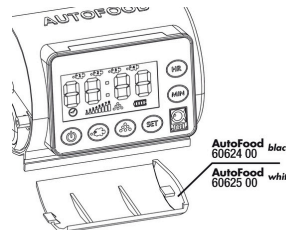

JBL Autofood Knife for tin sealing

JBL AutoFood Battery compartment lid