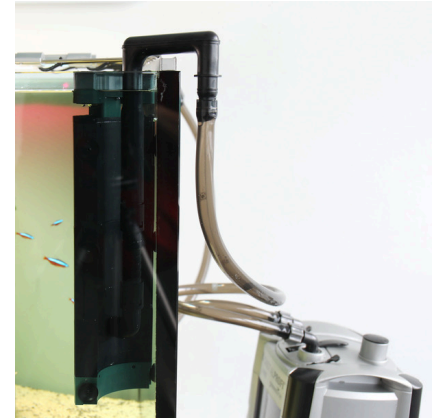

JBL TopClean II

Surface skimmer

Suitable for:

- Removes coatings and foreign particles from the water surface: accessory for external filter - skimmer for aquariums 60 – 600 litres (from 35 cm height upwards)
- Place skimmer in the aquarium, connect to suction hose of the external filter (replaces existing suction pipe), regulate surface water/deep water suction with adjustment spindle
- Universal: for hoses of 9/12 to 16/22 mm diameter. Infinitely adjustable suction capacity: surface water and deep water suction. Semi-circular shape for corner attachment
- 2nd generation: optimised floating body – more buoyancy and adaption to the water level, stronger comb, removable adjustment spindle
- Package contents: surface skimmer Top Clean II

Siphon off surface water and water from deeper levels

The JBL Surface skimmer effectively removes scum formations or prevents them from forming. With its deep water intake the skimmer can be used to replace the conventional suction pipe. The skimmer comb automatically adapts to a changing water surface (as when water evaporates).

Easy to install

Connect the JBL Surface skimmer instead of the conventional suction pipe to the external filter. Attach the suction chamber with suction cups to the rear corner of your aquarium. Using the regulating pin select the surface water suction/ deep water suction ratio.

Elegant design

The adjustment spindle can be removed from the device. The JBL Surface skimmer has a stylish semi-circular shape and is suitable for hoses with 9/12 to 16/22 mm diameter.

Further information	
FAQ	✓
Blog	✓
Press	✗
Laboratory/calculator	✗
Worth reading	✓
Spare parts	✓
Video	✓
GarantiePlus	✗
Instructions	✓
QR code	