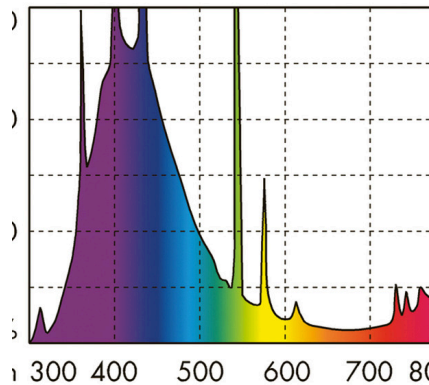

JBL SOLAR MARIN BLUE

Blue fluorescent T8 tube Solar for marine aquariums

Suitable for:

- Fluorescent tube Solar to promote coral growth in marine aquariums
- Easy to install: insert fluorescent T8 tube socket into the fixture and turn until the tube locks into place
- The actinic blue light beautifully emphasizes the luminousness of the corals
- Ideal night lighting to observe nocturnal animals in freshwater aquariums and terrariums
- Colour rendering and full spectrum are guaranteed for 12 months. Includes reminder label for replacement

Actinic light:

The JBL SOLAR MarinBlue tube generates a strong blue light which is also referred to as actinic light. It is a particularly effective short-wave light from the blue and ultraviolet spectral range. When this tube alone is switched on it creates the glow of the corals and the desired moonlight effect. The actinic spectral range of this tube accentuates the fluorescence of corals and clams (e.g. Tridacna). The JBL tube doesn't generate a pure actinic spectrum, but has spectral components added which are especially suitable for the light in marine aquariums. It is NOT useful to illuminate marine aquariums with actinic light alone since the corals in our care don't originate from great depths but mostly from depths up to 20 m and thus receive strong sunlight. The combination of JBL SOLAR MarinDay and JBL SOLAR MarinBlue is perfect. If you only install one tube you should choose the JBL SOLAR MarinDay