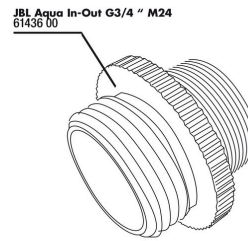

JBL Aqua In-Out metal adapter G3/4 M24