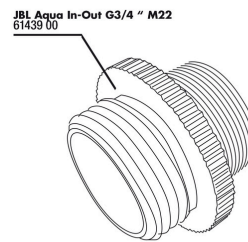

JBL Aqua In-Out seal fitting 3/4"

JBL Aqua In-Out metal adapter G3/4 M28/M22

JBL PROCLEAN AQUA IN-OUT water jet pump
Suction pump for convenient water changes in aquariums

JBL PROCLEAN AQUA IN-OUT COMPLETE