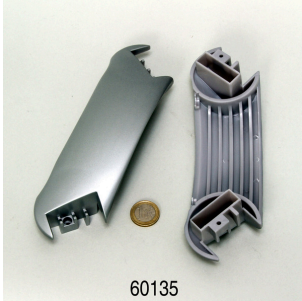

JBL Cleany
Double-ended hose brush for
hoses from 9-30 mm

**JBL Aquarium tubing
GREEN on reel**
Green-transparent hose
wound on a plastic reel

JBL CristalProfi e701 greenline

 Spare parts

JBL CP e pump head handle

JBL CP e clip for casing

JBL adapter UK for all flat-pin plugs

JBL CP e4/7/9/15/1900/1/2 handle screws

JBL CP e impeller cover seal

JBL CP e impeller cover

JBL CP e4/7/9/15/1900/1,2 pump head screws

JBL CP e pump head greenline