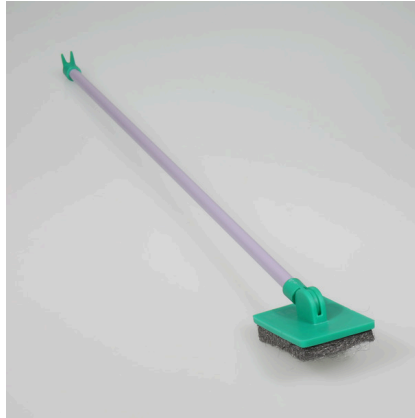

JBL Blanki Set

Non-scratch aquarium glass pane cleaner with handle

Suitable for:

- Removal of algae, lime and other deposits from the aquarium pane within minutes: non-scratch glass pane cleaner
- Easy to handle: cleaner with handle – effortless removal of most stubborn algae
- Safe and ideal for children: chemically neutral, no blades, non-rust, also suitable for curved front panes
- Note: not suitable for plastic panes, keep the sponge cushion free of sand
- Package contents: 1 non-scratch aquarium glass pane cleaner with handle. Incl.handle (45 cm) and cleaning cushion.