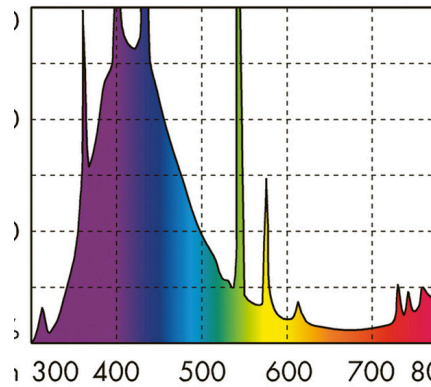

# JBL SOLAR MARIN BLUE

Blue fluorescent T8 tube Solar for marine aquariums

Suitable for:    

- Fluorescent tube Solar to promote coral growth in marine aquariums
- Easy to install: insert fluorescent T8 tube socket into the fixture and turn until the tube locks into place
- The actinic blue light beautifully emphasizes the luminousness of the corals
- Ideal night lighting to observe nocturnal animals in freshwater aquariums and terrariums
- Colour rendering and full spectrum are guaranteed for 12 months. Includes reminder label for replacement