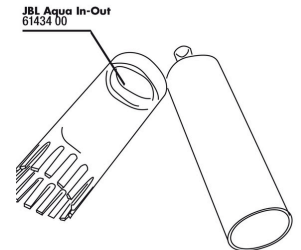

JBL PROCLEAN AQUA IN-OUT COMPLETE

 Spare parts

JBL Aqua In-Out shut-off valve

JBL Aqua In-Out nozzle for water jet pump

JBL Aqua In-Out metal adapter G3/4 M24

JBL Aqua In-Out cleaning comb, complete

JBL Aqua In-Out hose coupling

JBL Aqua In-Out seal fitting 3/4"

JBL Aqua In-Out metal adapter G3/4 M28/M22

JBL PROCLEAN AQUA IN-OUT water jet pump
Suction pump for convenient water changes in aquariums

JBL PROCLEAN AQUA IN-OUT COMPLETE