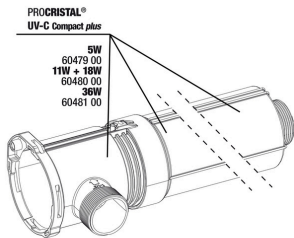

JBL PROCRISTAL UV-C Compact plus 18 W

Accessories

JBL PC UV-C Compact plus casing kit