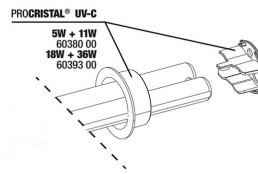

JBL PC UV-C bulb protection kit