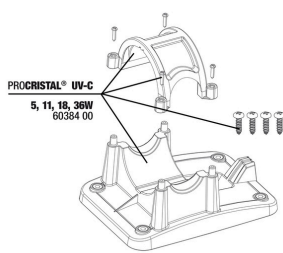

JBL PF "u" cover + hose connection

JBL PC UV-C 5,11,18,36 W mounting

JBL PROCRISTAL UV-C QuickConnect
 Connects two JBL ProCristal UV-C water clarifiers

JBL PROCRISTAL UV-C ElbowConnect
 90° elbow for JBL ProCristal UV-C devices