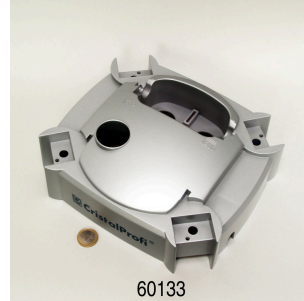

# JBL CristalProfi e901 greenline

Spare parts

**JBL Tormec activ**  
 Active peat pellets for freshwater aquariums

**JBL CP e pump head handle**

**JBL CP e pump head cover**

**JBL CP e distributor plate**

**JBL CP e pump head washer**