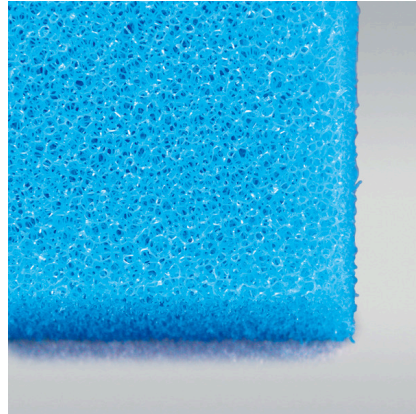

# JBL Fine Filter Foam

Fine foam for filters to combat all kinds of water cloudiness

Suitable for:

- Quick elimination of all kinds of cloudiness in freshwater and marine water aquariums and in pond water: reusable foam for use in the filter
- Easy to use: cut the foam to the size you need (suitable for all filters). Layer as filter stage for pre- and long-term filtering
- Crystal-clear water: filters off floating algae and cloudiness. Offers a large surface for the settling of cleansing bacteria
- No release of harmful substances – water neutral fine foam with 30 ppi pore size
- Contents: 1 washable foam filter mat for aquariums (50x50 cm) for all types of filter; available in 2.5 cm, 5 cm and 10 cm thickness

You may also be interested in

You can find a complete overview here: <https://www.jbl.de/qr/62561>

**JBL FilterPad VL**  
Cotton fleece for CristalProfi aquarium filters

**JBL FilterPad F15**  
Coarse foam pad for aquarium filter CristalProfi

**JBL FilterPad F35**  
Fine foam pad for aquarium filter CristalProfi

**JBL CombiBloc CristalProfi e**  
Pre-filter pads and filter foam for CristalProfi e