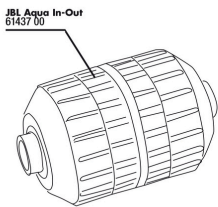

JBL PROCLEAN AQUA IN-OUT COMPLETE

Spare parts

JBL Aqua In-Out shut-off valve

JBL Aqua In-Out nozzle for water jet pump

JBL Aqua In-Out metal adapter G3/4 M24

JBL Aqua In-Out cleaning comb, complete

JBL Aqua In-Out hose coupling

JBL Aqua In-Out seal fitting 3/4"

JBL Aqua In-Out metal adapter G3/4 M28/M22

JBL PROCLEAN AQUA IN-OUT water jet pump
Suction pump for convenient water changes in aquariums

JBL PROCLEAN AQUA IN-OUT COMPLETE