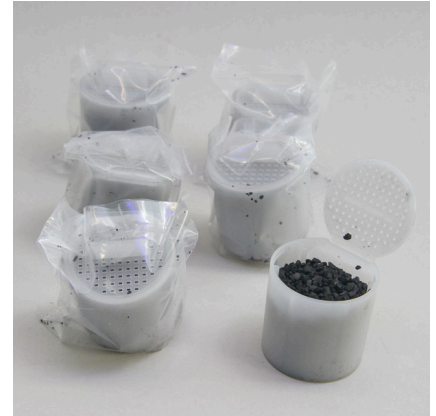

JBL PROCRISTAL i30 SuperClear

High perform. activated carbon for crystal-clear water

Suitable for:

- Suitable for JBL ProCristal i30 internal filter: ready-to-use cartridge for crystal-clear water in the aquarium
- Easy to install: open the upper cap, insert the cartridge into the container, reattach the cap
- High performance activated carbon: special filter material binds and absorbs food remains and metabolic substances.
- Replace the filter material every month
- Package contents: special filter material for crystal-clear water, SuperClear ProCristal

Crystal-clear and healthy water Poor light conditions, over-fertilisation or even a surplus of nutrients can have negative effects on the aquarium water and may promote algae growth. Floating algae lead to green, bacteria to white clouding. - Crystal-clear water - The cartridge, filled with high-capacity activated carbon, binds and absorbs food remains and metabolic products and thus ensures crystal-clear and clean water.

Easy installation:

Open the upper cap of the ProCristal i 30, insert the cartridge into the container and reattach the cap.

Further information	
FAQ	✓
Blog	✓
Press	✓
Laboratory/calculator	✗
Worth reading	✓
Spare parts	✗
Video	✓
GarantiePlus	✗
Instructions	✓
QR code	

Disposal		
Product name	JBL PROCRISTAL i30 SuperClear, 2 x	JBL PROCRISTAL i30 SuperClear, 6 x
Art. No.	6099100	6099200
Green dot	✓	✓
Group electronic waste	-	-
Disposal weight	-	-
Battery type	-	-
Battery return	-	-
Battery rechargeable	-	-
Disposal weight battery	-	-
Non-returnable glass	-	-
PPK	6 g	8 g
Plastic small	8.5 g	14 g
Plastic large	-	-
Disposal weight metal	0 g	0 g