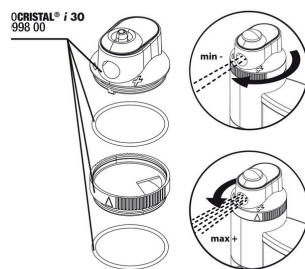

JBL PC i30 hose 4/6 + cap for air inlet

JBL PC i30 water outlet with regulation