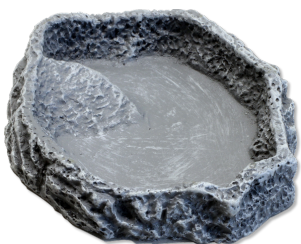

JBL ReptilBar GREY

Feeding, drinking, bathing bowl for terrarium animals