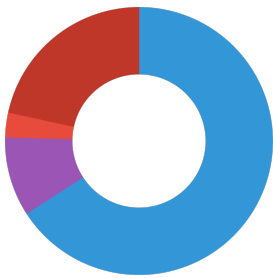

JBL Energil

Food type	Whole fish and crustaceans
Sub product type	complete food for terrapins and turtles
Dosing	Feed young, growing turtles in the water area 2 - 4 times a day, as much as can be eaten within about 10 minutes. 4 - 5 times per week in the same way is sufficient for adult animals

Analytical components

Crude protein	55 %
Fat content	8 %
Crude fibre	2.5 %
Crude ash	18 %